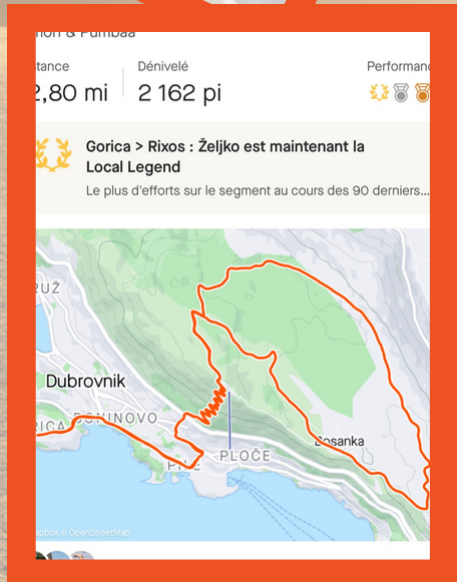

STRAVA™

sea.eu
EUROPEAN UNIVERSITY OF THE SEAS

CONNECTED EDITION

FROM 1ST TO 7ST APRIL 2024

LA SOLIDAIRE DE BREST 2024

FIND THE ONLINE KITTY RIGHT HERE !

@lasolidairedebrest

lasolidairedebrest@gmail.com