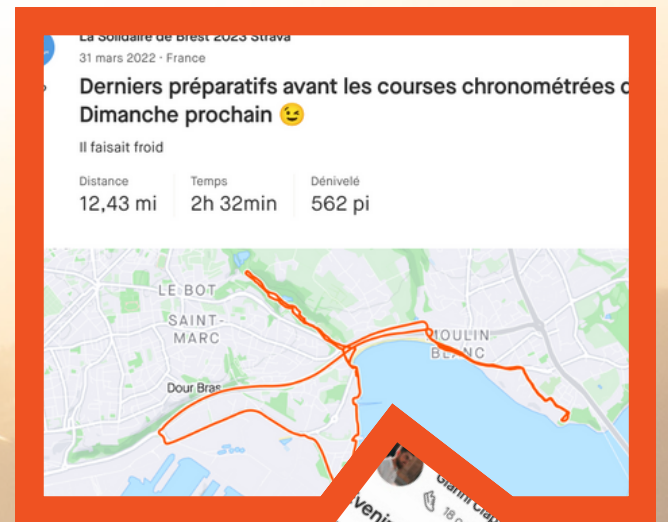

STRAVA™

sea.eu
EUROPEAN UNIVERSITY OF THE SEAS

CONNECTED EDITION

FROM 1ST TO 7ST APRIL 2024

LA SOLIDAIRE DE BREST 2024

FIND THE ONLINE KITTY RIGHT HERE !

@lasolidairedebrest

lasolidairedebrest@gmail.com